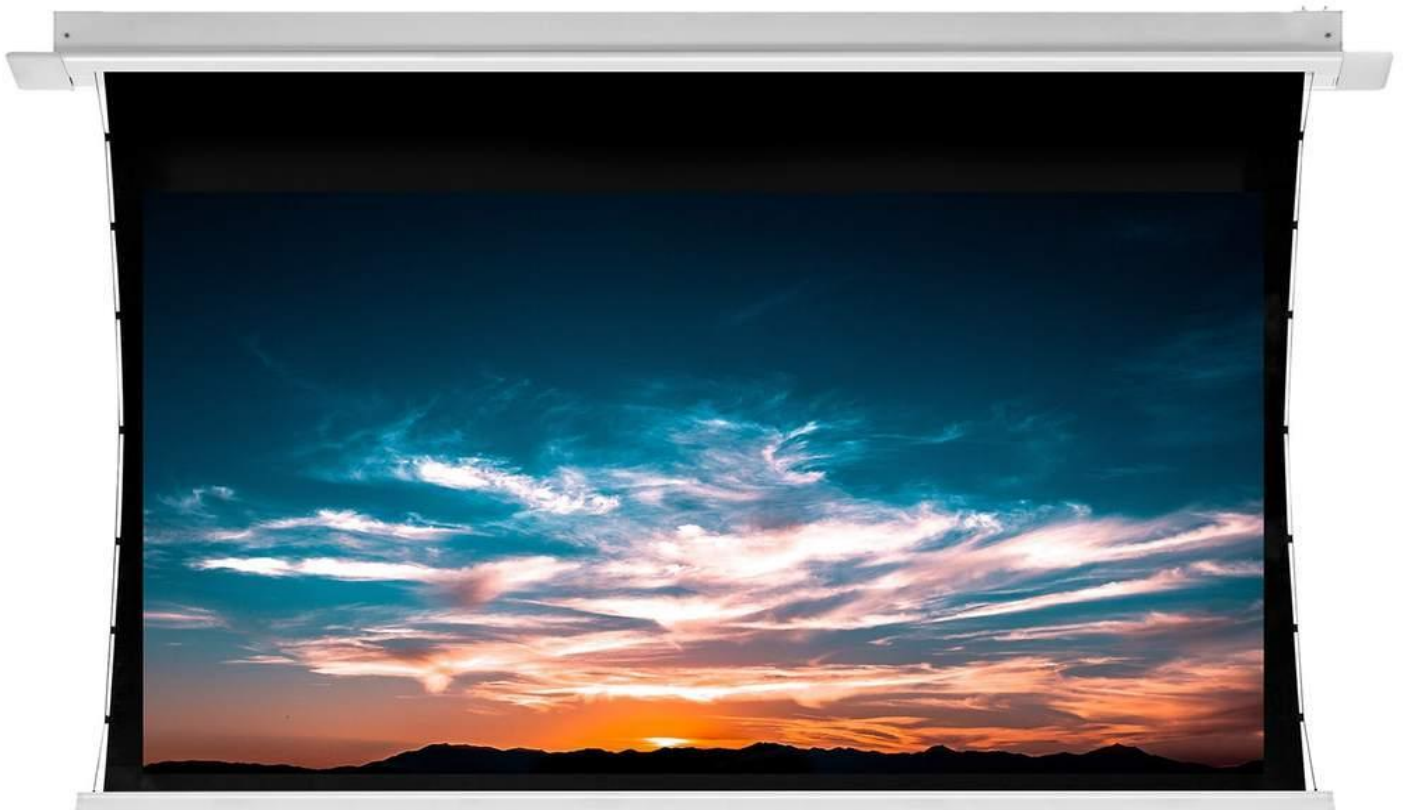

cirruscreens

Harbour 2 Series

Motorized, In-Ceiling, Tab-Tensioned Projector Screen

Hidden Design, Visible Performance

Cirrus Screens | 10 Abbott Court 402A | Brantford | Ontario | N3S 0E7 |

T. 888-588-2164 | sales@cirrusscreens.com

Features:

- Elegant Design
- Ceiling or Wall Mount
- Easy-Set Limiters
- RF Remote and Wireless 12v Trigger Included

Screen Material:

Pearl White:

- 1.0 Gain
- 160° Viewing Angle
- Enhanced for 4K
- Best for Controlled Lighting Environments

Slate Gray:

- 0.8 Gain
- 120° Viewing Angle
- Enhanced for 4K
- Best for Environments with Ambient Light

The Harbour 2 Series offers all the performance and features of Tauten Series, in an in-ceiling cabinet, easy to install with threaded rods included. The Harbour 2 Series will completely disappear into a ceiling with the touch of a button, while still offering the best video performance in its class. All screen materials have been engineered to perform best in colour reproduction and uniformity. All screens have been optimized for 4K, 1080p, LED, lamp based, and laser projectors.