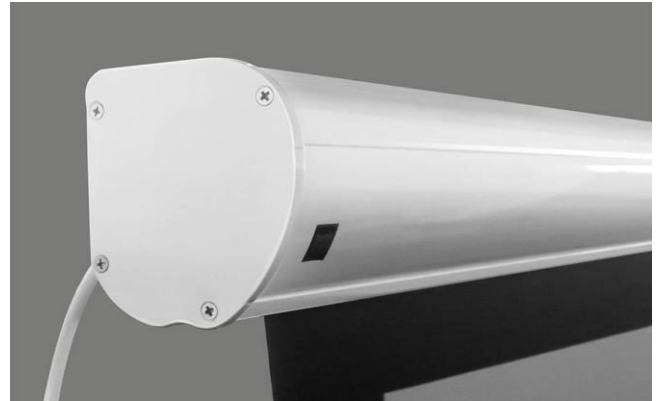

Features:

- Elegant Design
- Integrated Wireless 12v Trigger Included
- One Touch Black Drop Adjustment
- TruFlat Surface for Optimal Viewing Surface

Screen Materials:

Pearl White:

- 1.0 Grain
- 160° Viewing Angle
- Enhanced for 4K
- Best for Controlled Lighting Environments

Slate Gray:

- 0.8 Grain
- 120° Viewing Angle
- Enhancing for 4K
- Best for Environments with Ambient Light

The Tauten Series from Cirrus Screens is designed in Canada. With a combination of aesthetics and design, the Tauten Series fits seamlessly into any room. The easy to adjust tab tensioning system provides the best possible picture from a motorized screen. Our screen materials have been engineered to perform best in class colour reproduction and uniformity. All our screens have been optimized for 4K, 1080p, LED, lamp based and laser projectors.